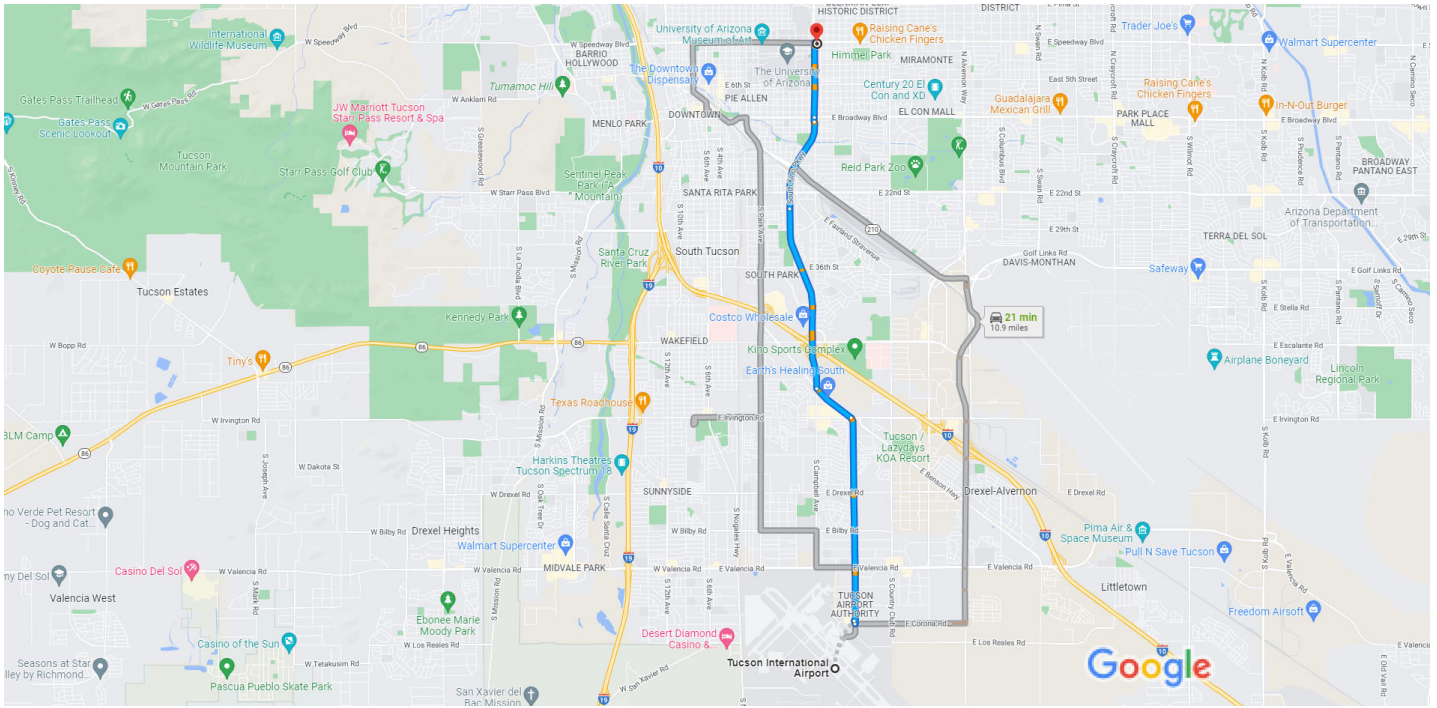

# Tucson International Airport to Aloft Tucson University, 1900 E Speedway Blvd, Tucson, AZ 85719

Drive 8.3 miles, 18 min

Map data ©2022 Google 1 mi

## Tucson International Airport

7250 S Tucson Blvd, Tucson, AZ 85756

- ↑ 1. Head south on S Tucson Blvd  
\_\_\_\_\_ 10 ft
- ↶ 2. Slight left toward S Tucson Blvd  
\_\_\_\_\_ 246 ft
- ↶ 3. Sharp left onto S Tucson Blvd  
  - 📍 Pass by Enterprise Rent-A-Car (on the right in 0.5 mi)
  - \_\_\_\_\_ 2.8 mi
- ↑ 4. Continue onto E Benson Hwy  
\_\_\_\_\_ 0.6 mi
- ↷ 5. Turn right onto S Campbell Ave/Kino Pkwy/South Kino Pkwy  
  - 📍 Continue to follow South Kino Pkwy
  - \_\_\_\_\_ 2.5 mi
- ↶ 6. Keep left to stay on South Kino Pkwy  
\_\_\_\_\_ 1.2 mi
- ↶ 7. Slight left toward N Campbell Ave  
\_\_\_\_\_ 344 ft
- ↑ 8. Continue straight onto N Campbell Ave  
\_\_\_\_\_ 1.0 mi

- 9. Turn right onto E Speedway Blvd

 Destination will be on the right

217 ft

Aloft Tucson University

1900 E Speedway Blvd, Tucson, AZ 85719