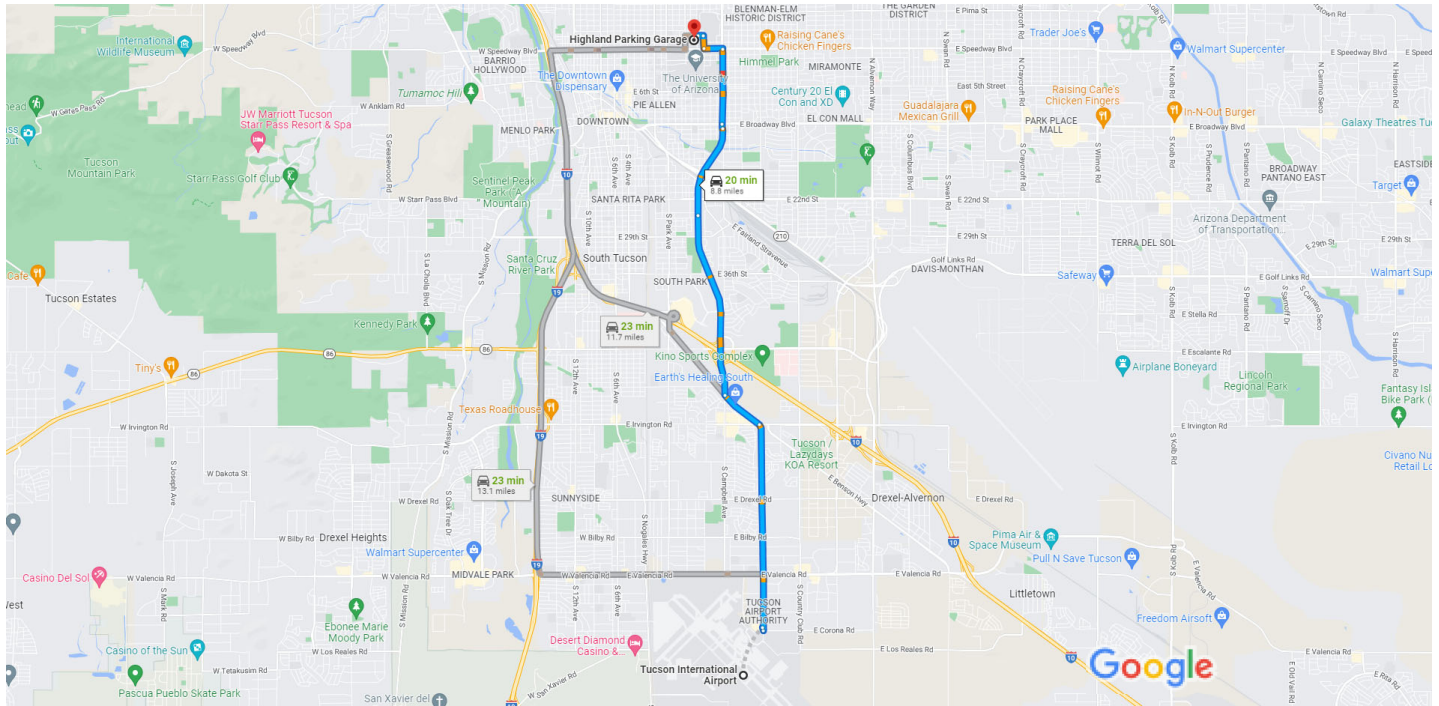

# Tucson International Airport to Highland Parking Garage, 1420 E Helen St, Tucson, AZ 85719

Drive 8.8 miles, 20 min

Map data ©2022 Google 1 mi

**Tucson International Airport**  
7250 S Tucson Blvd, Tucson, AZ 85756

**Take S Tucson Blvd, South Kino Pkwy and N Campbell Ave to N Cherry Ave**

- 19 min (8.5 mi)
- ↑ 1. Head south on S Tucson Blvd  
10 ft
- ↶ 2. Slight left toward S Tucson Blvd  
246 ft
- ↷ 3. Sharp left onto S Tucson Blvd  
  - 📍 Pass by Enterprise Rent-A-Car (on the right in 0.5 mi)
  - 2.8 mi
- ↑ 4. Continue onto E Benson Hwy  
0.6 mi
- ↷ 5. Turn right onto S Campbell Ave/Kino Pkwy/South Kino Pkwy  
  - 📍 Continue to follow South Kino Pkwy
  - 2.5 mi
- ↶ 6. Keep left to stay on South Kino Pkwy  
1.2 mi

- ↪ 7. Slight left toward N Campbell Ave  
\_\_\_\_\_ 344 ft
- ↑ 8. Continue straight onto N Campbell Ave  
\_\_\_\_\_ 1.0 mi
- ↶ 9. Use the left 2 lanes to turn left onto E Speedway Blvd  
**i** Pass by McDonald's (on the right)  
\_\_\_\_\_ 0.3 mi

**Continue on N Cherry Ave to your destination**

- \_\_\_\_\_ 1 min (0.3 mi)
- ↪ 10. Turn right onto N Cherry Ave  
\_\_\_\_\_ 0.2 mi
- ↶ 11. Turn left onto E Mabel St  
\_\_\_\_\_ 377 ft
- ↶ 12. Turn left  
\_\_\_\_\_ 115 ft