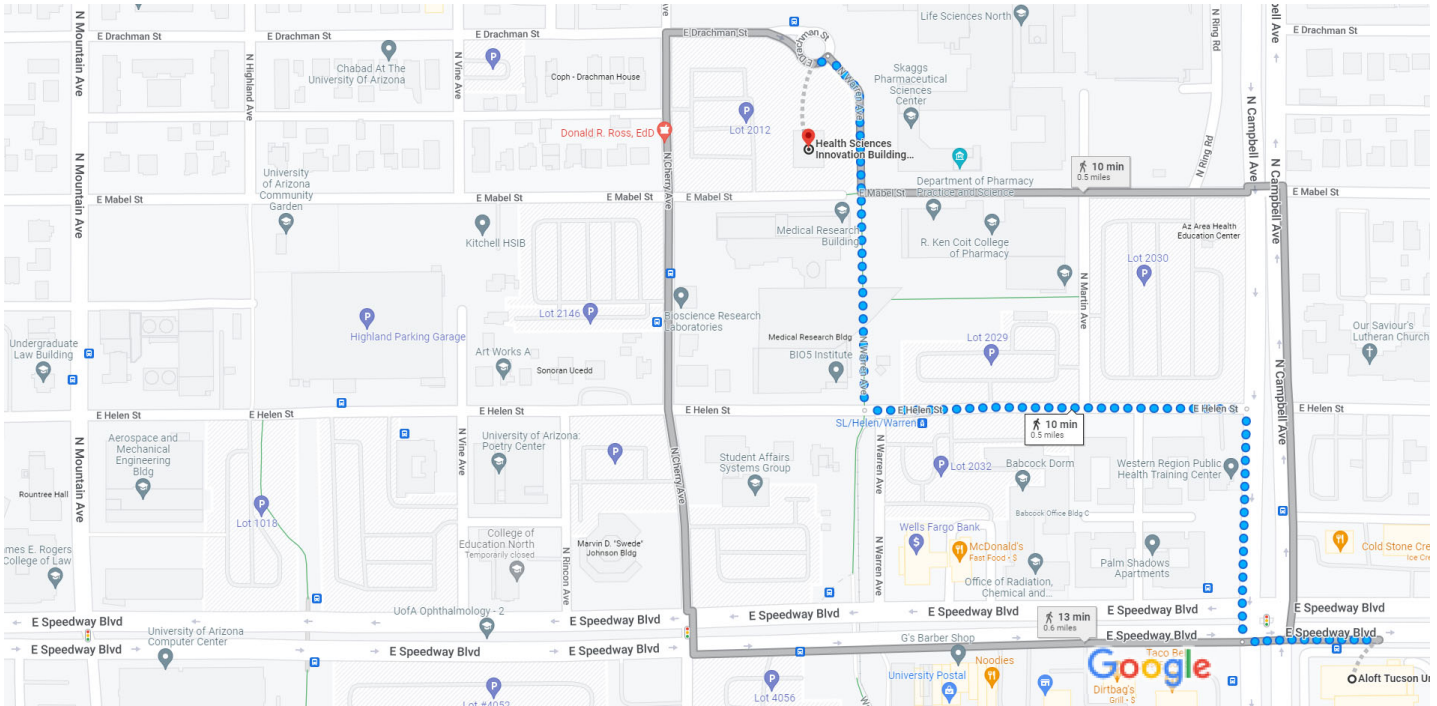

Aloft Tucson University, 1900 E Speedway Blvd,
Tucson, AZ 85719 to Health Sciences Innovation Building (HSIB), 1670 E
Drachman St, Tucson, AZ 85721

Walk 0.5 mile, 10 min

Map data ©2022 Google 100 ft

Use caution—walking directions may not always reflect real-world conditions

Aloft Tucson University

1900 E Speedway Blvd, Tucson, AZ 85719

- ↑ 1. Head west on E Speedway Blvd toward N Campbell Ave
285 ft
 - ↘ 2. Turn right onto N Campbell Ave
499 ft
 - ↙ 3. Turn left onto E Helen St
0.2 mi
 - ↘ 4. Turn right onto N Warren Ave
0.2 mi
 - ↙ 5. Turn left onto E Drachman St
36 ft
- i** Destination will be on the left

Health Sciences Innovation Building (HSIB)

1670 E Drachman St, Tucson, AZ 85721