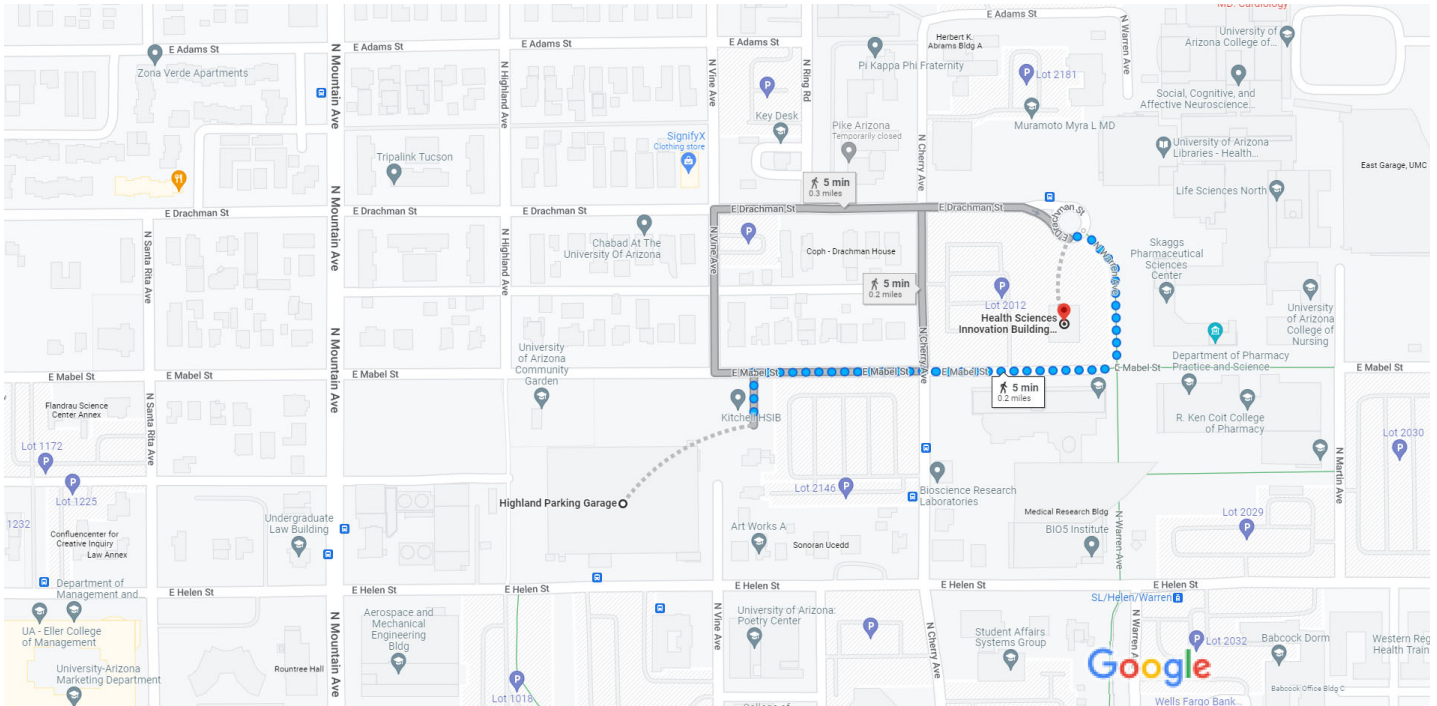

Highland Parking Garage, 1420 E Helen St, Tucson, AZ 85719 to Health Sciences Innovation Building (HSIB), 1670 E Drachman St, Tucson, AZ 85721 Walk 0.2 mile, 5 min

Map data ©2022 Google 100 ft

Use caution—walking directions may not always reflect real-world conditions

Highland Parking Garage

1420 E Helen St, Tucson, AZ 85719

- ↑ 1. Head north toward E Mabel St
_____ 115 ft
- ➔ 2. Turn right onto E Mabel St
_____ 0.2 mi
- ➔ 3. Turn left onto N Warren Ave
_____ 328 ft
- ➔ 4. Turn left onto E Drachman St
➔ Destination will be on the left
_____ 36 ft

Health Sciences Innovation Building (HSIB)

1670 E Drachman St, Tucson, AZ 85721